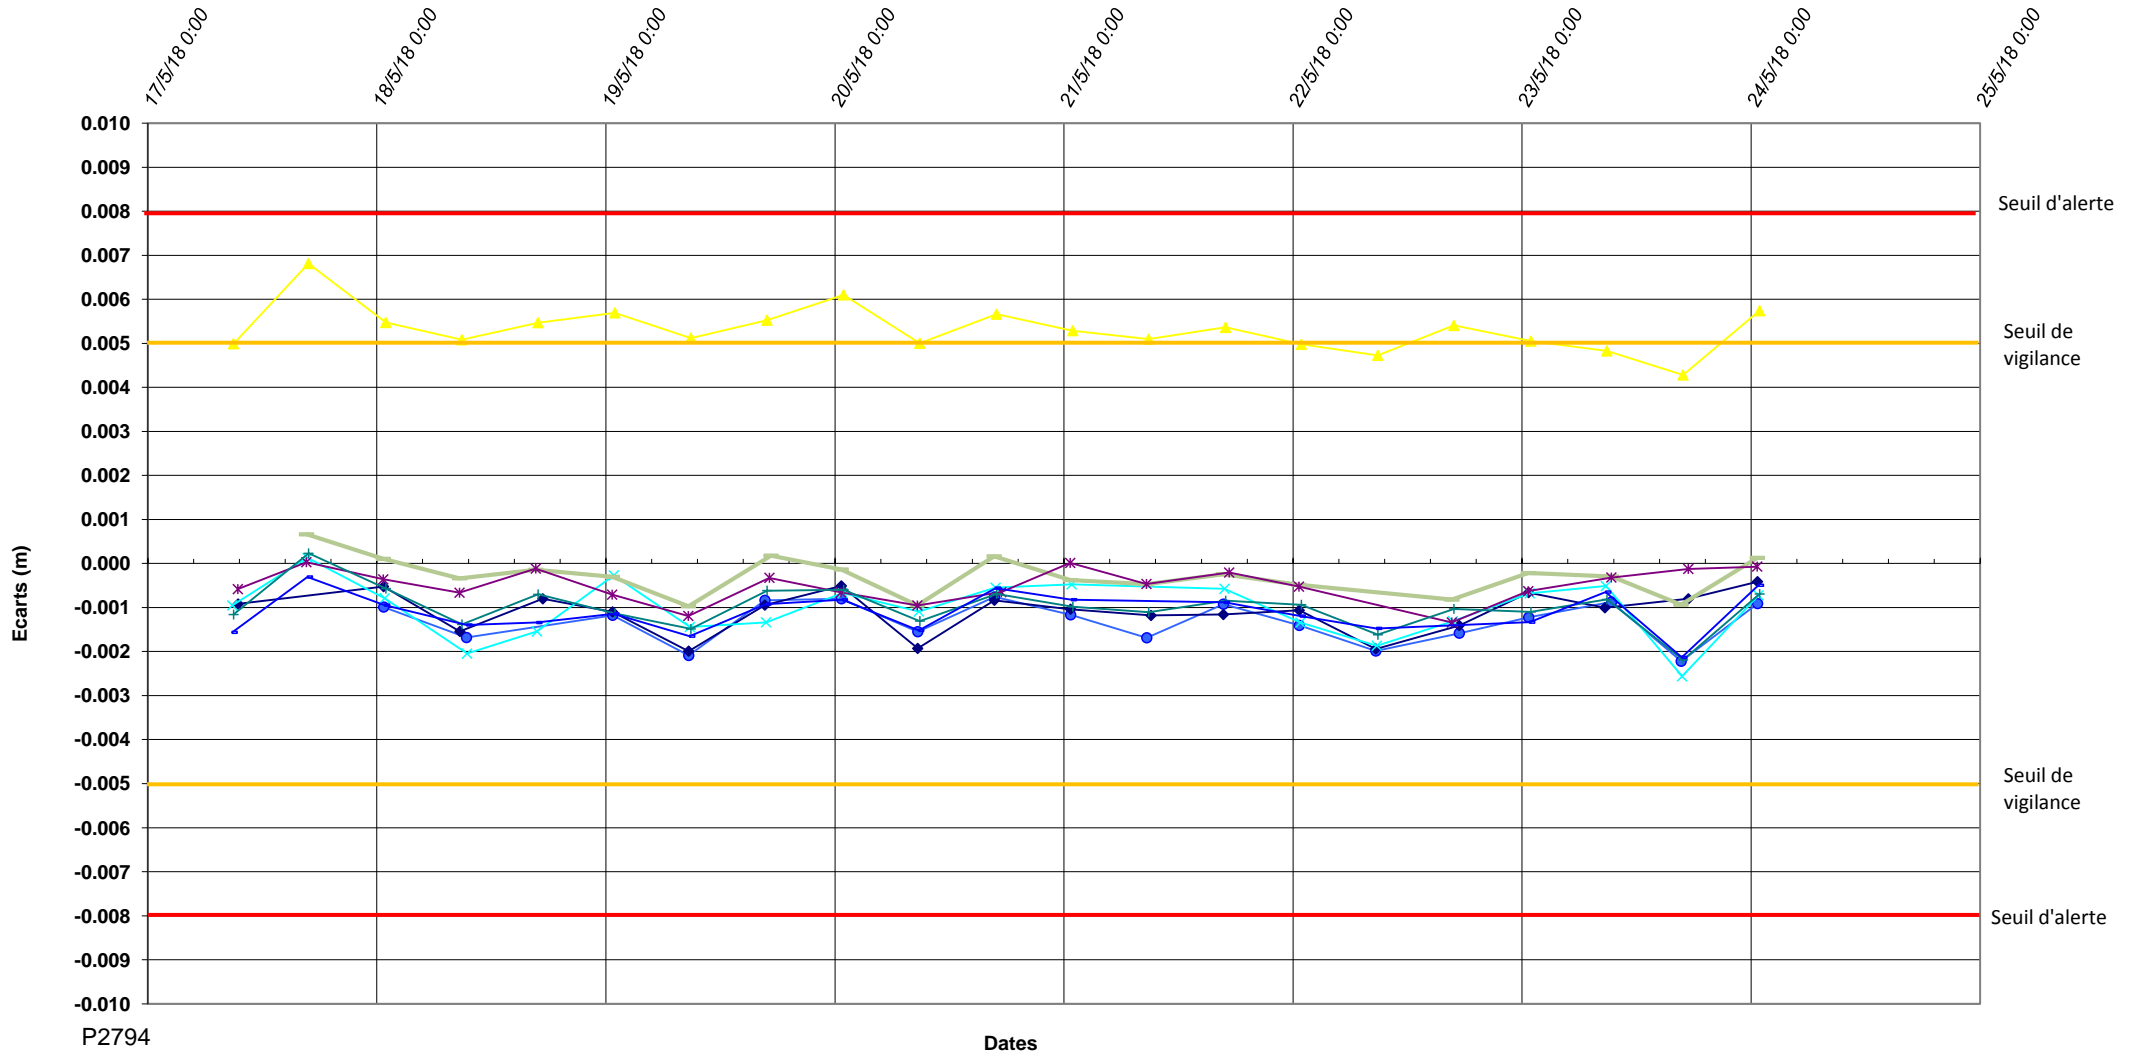

# P2794-CASTOR ST MICHEL-Ouvrages d'Art-Delta Z

P2794

Dates